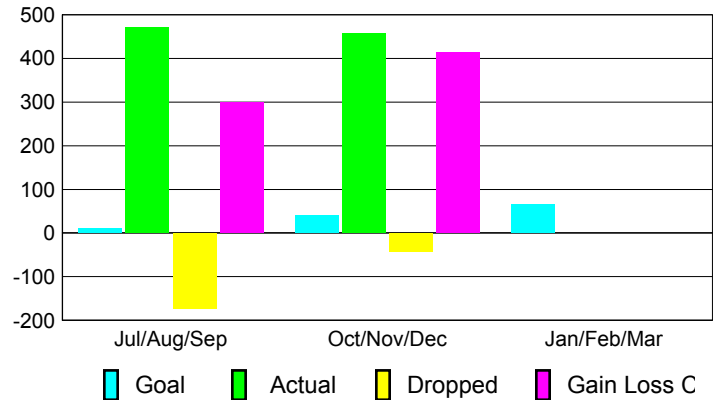

Membership Results 2012-2013

Goal, New, Dropped, Gain/Loss

Comparison of Membership Gain/Loss

Current Year Compared to the Previous Year