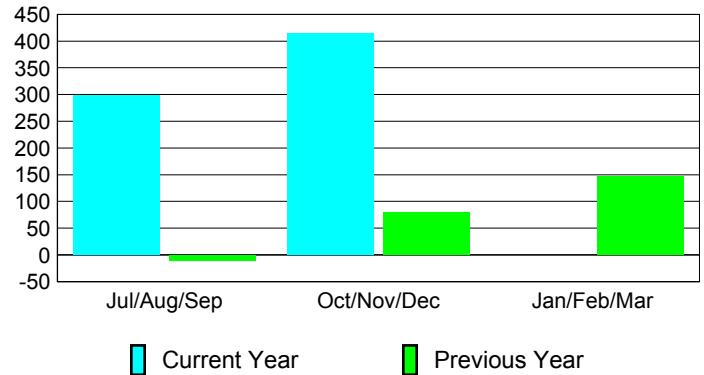

Membership Results
2012-2013

Membership
2011-2012

Month	Net Memb Goal	Actual New Memb	Actual Dropped Memb	Gain/Loss of Memb	Gain/Loss of Memb
Jul/Aug/Sep	10	471	-173	298	-10
Oct/Nov/Dec	40	457	-43	414	79
Jan/Feb/Mar	65				147
Totals	115	928	-216	712	216

Membership Results 2012-2013

Goal, New, Dropped, Gain/Loss

Comparison of Membership Gain/Loss

Current Year Compared to the Previous Year

Gender Comparison 2012-2013

Jul/Aug/Sep

Oct/Nov/Dec

Jan/Feb/Mar