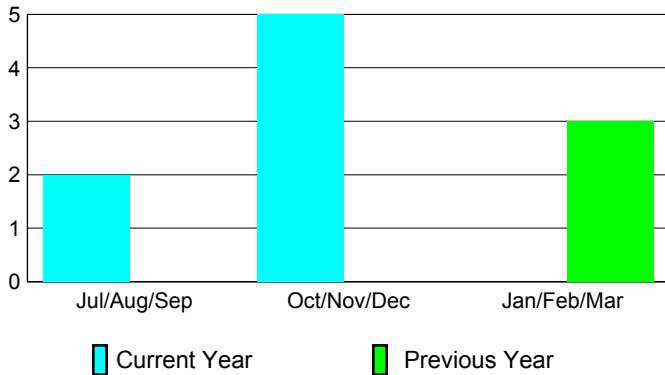

2012-2013 GMT Reports for District (or Undistricted) **District 321C2**

GMT: VINOD KHANNA

Location: INDIA

GMT CA: 6

CLUBS

Club Results
2012-2013

Clubs
2011-2012

Month	New Club Goal	Actual New Clubs	Actual Dropped Clubs	Gain/Loss of Clubs	Gain/Loss of Clubs
Jul/Aug/Sep	1	2	0	2	0
Oct/Nov/Dec	1	5	0	5	0
Jan/Feb/Mar	1				3
Totals	3	7	0	7	3

Club Results 2012-2013

Goal, New, Dropped, Gain/Loss

Comparison of Club Gain/Loss

Current Year Compared to the Previous Year

YTD Status Quo Clubs 2012-2013

Status Quo Clubs Compared to Status Quo Members

MEMBERSHIP