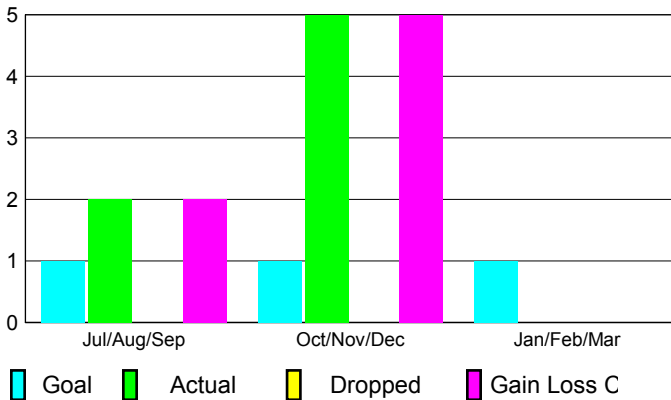

2012-2013 GMT Reports for District (or Undistricted) **District 321C2**

GMT: VINOD KHANNA

Location: INDIA

GMT CA: 6

CLUBS

Club Results
2012-2013

Clubs
2011-2012

Month	New Club Goal	Actual New Clubs	Actual Dropped Clubs	Gain/Loss of Clubs	Gain/Loss of Clubs
Jul/Aug/Sep	1	2	0	2	0
Oct/Nov/Dec	1	5	0	5	0
Jan/Feb/Mar	1				3
Totals	3	7	0	7	3

Club Results 2012-2013

Goal, New, Dropped, Gain/Loss

Comparison of Club Gain/Loss

Current Year Compared to the Previous Year

YTD Status Quo Clubs 2012-2013

Status Quo Clubs Compared to Status Quo Members

MEMBERSHIP